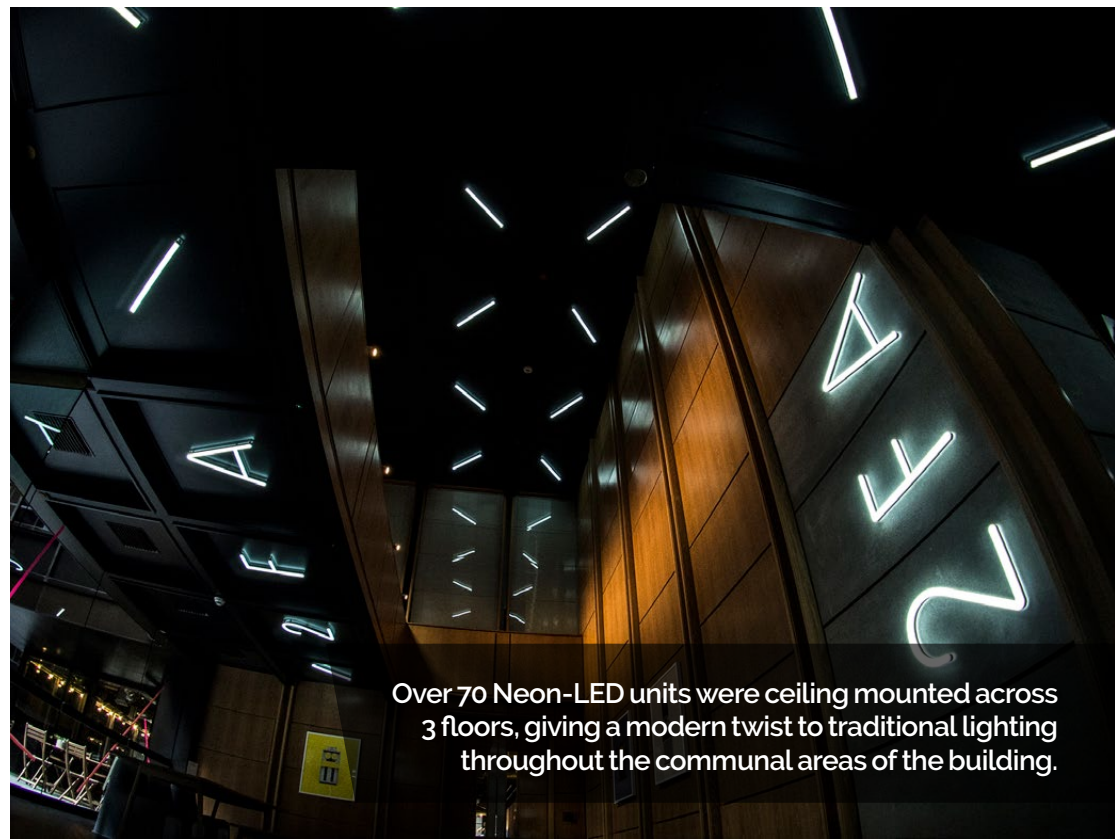

CASTLETON AND SQUARE METRE
Helping the refurbishment specialist

Client
Square Metre

Designer
BIG Design

Project Value
£25,000+

Scope of Works

- Project management
- Design
- Development
- Survey
- Production
- Installation

Products

- Machined opal acrylics with internally mounted LED flex strip
- Various vinyl manifestations

Over 70 Neon-LED units were ceiling mounted across 3 floors, giving a modern twist to traditional lighting throughout the communal areas of the building.